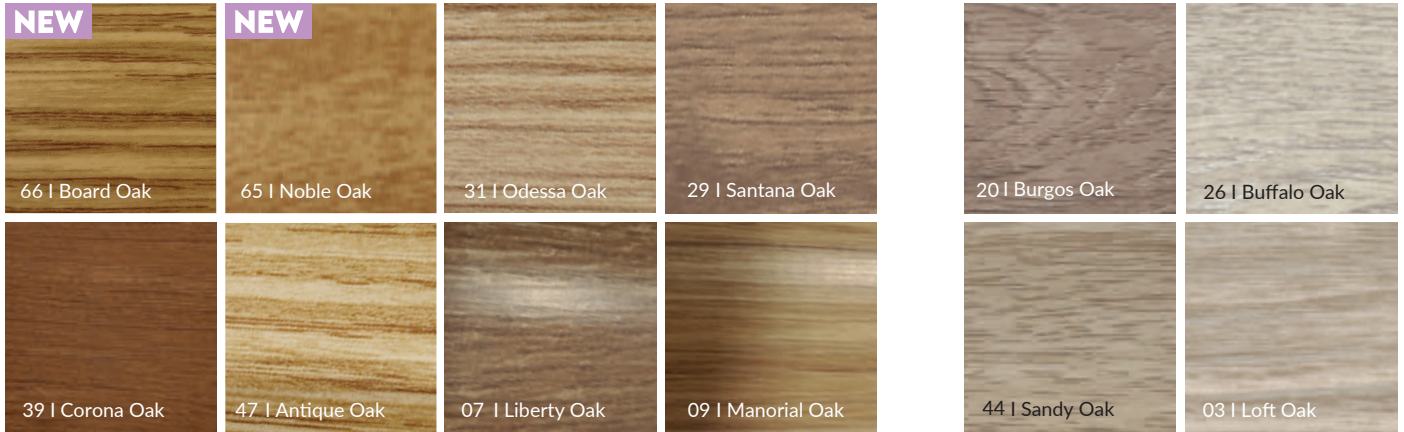

### PERFECTLY MATCHED PROFILES AND SKIRTING BOARDS

We are offering a range of 35 colors matched to the best-selling laminated panels and vinyl click floors in COLOR SYSTEM profiles collection, created to fulfill DIY customer needs. The offer is directed to self-service points and professionals looking for exact match of floor and accessories. COLOR SYSTEM is the certainty of a valuable choice. The one, that has never been so simple.

Now you can choose a skirting boards and profile in the same color.

Profiles from COLOR SYSTEM collection are matched to all slats from the INDO, LARS, MACK and VIGO collections

INDO

LARS

MACK

VIGO

# COLOR SYSTEM

Colors available in THE COLOR SYSTEM OF FLOOR PROFILES