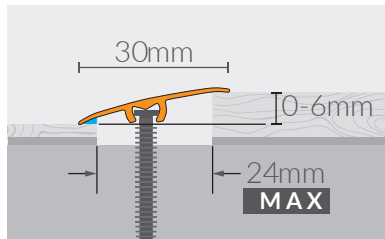

DIMENSIONS