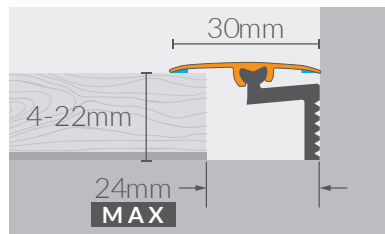

DIMENSIONS