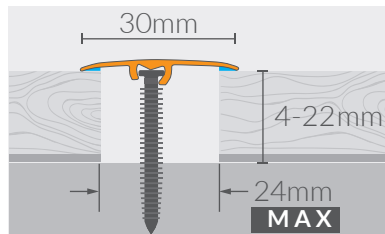

DIMENSIONS