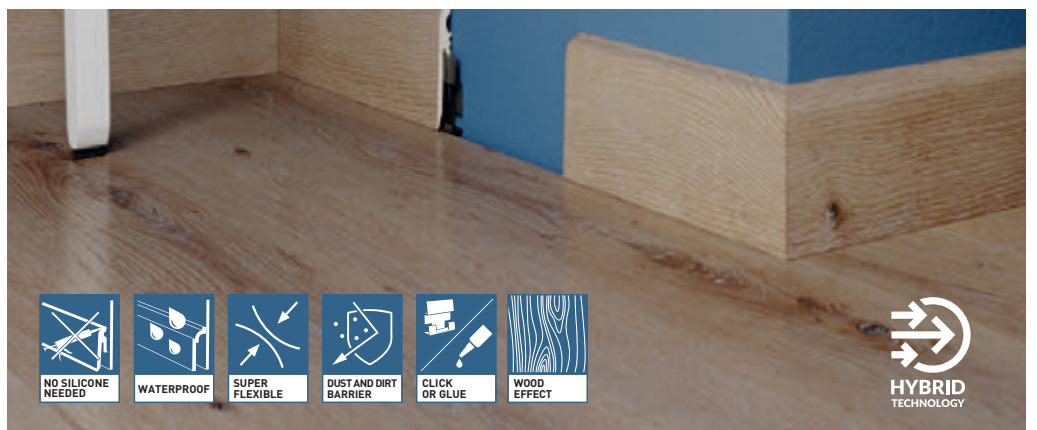

## MACK

WIDE  
INSTALLATION  
CHANNEL

EASY  
INSTALLATION

FLEXIBLE

MODERN  
DESIGN

## VIGO

HYBRID  
SKIRTING

NO SILICONE  
NEEDED

WATERPROOF

SUPER  
FLEXIBLE

DUST AND DIRT  
BARRIER

CLICK  
OR GLUE

WOOD  
EFFECT