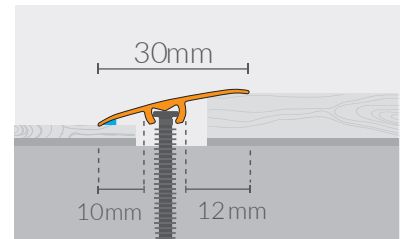

DIMENSIONS