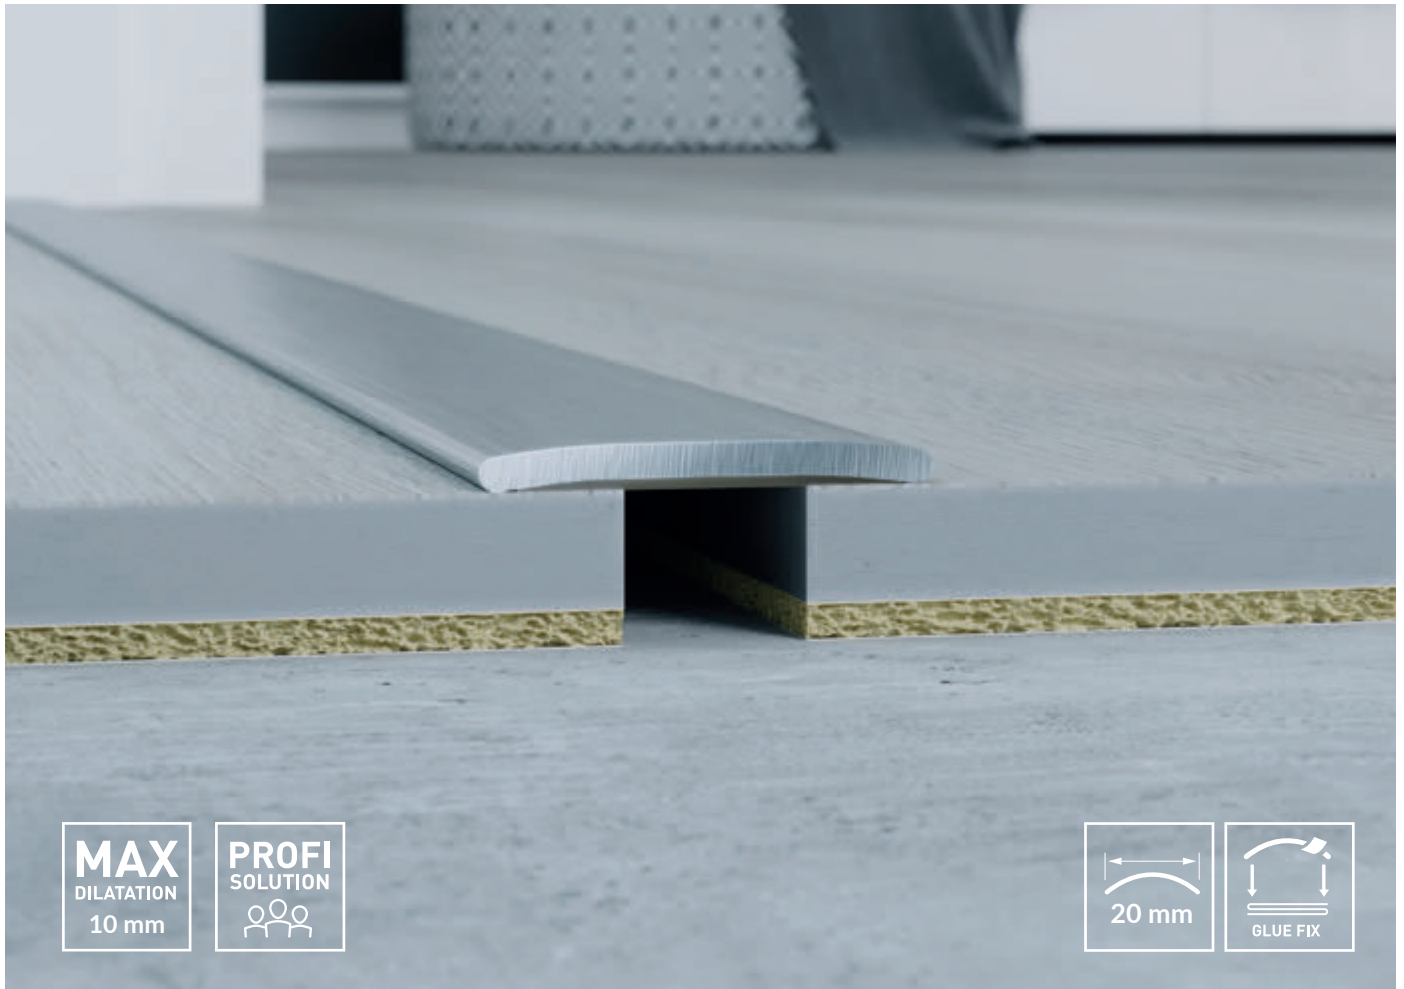

PRO20

MAX
DILATATION
10 mm

PROFI
SOLUTION

20 mm

GLUE FIX