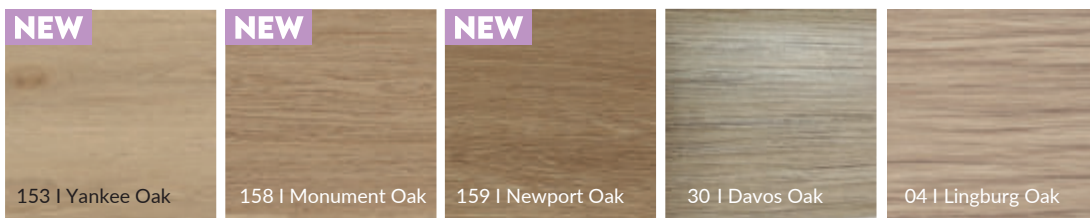

COLOR SYSTEM

Colors available in THE COLOR SYSTEM OF FLOOR PROFILES