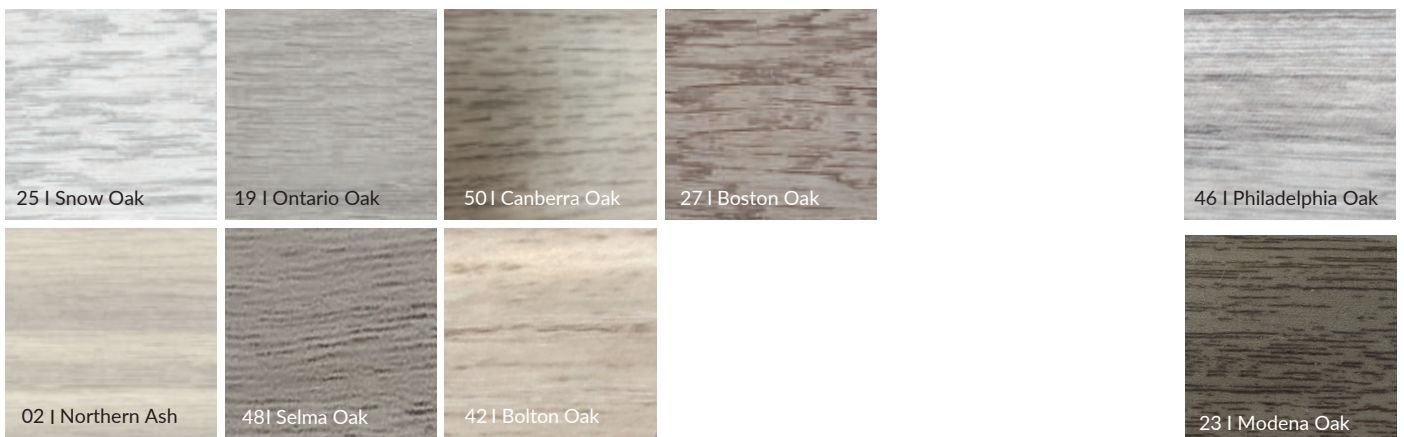

COLOR SYSTEM

Colors available in THE COLOR SYSTEM OF FLOOR PROFILES